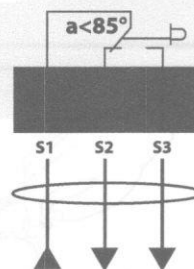

DA05S24S, DA05S220S

⊥ ~ 24V AC ± 10 %
- + 24V DC ± 10 %
N L1 230V AC ± 10 %

DA05S24P, DA05S24PS

⊥ ~ 24V AC ± 10% Y1 U
- + 24V DC ± 10%
| 0...10V DC
| 0...10V DC

DA05S24S, DA05S220S

3 (1,5)A / 250V

DA05S24PS